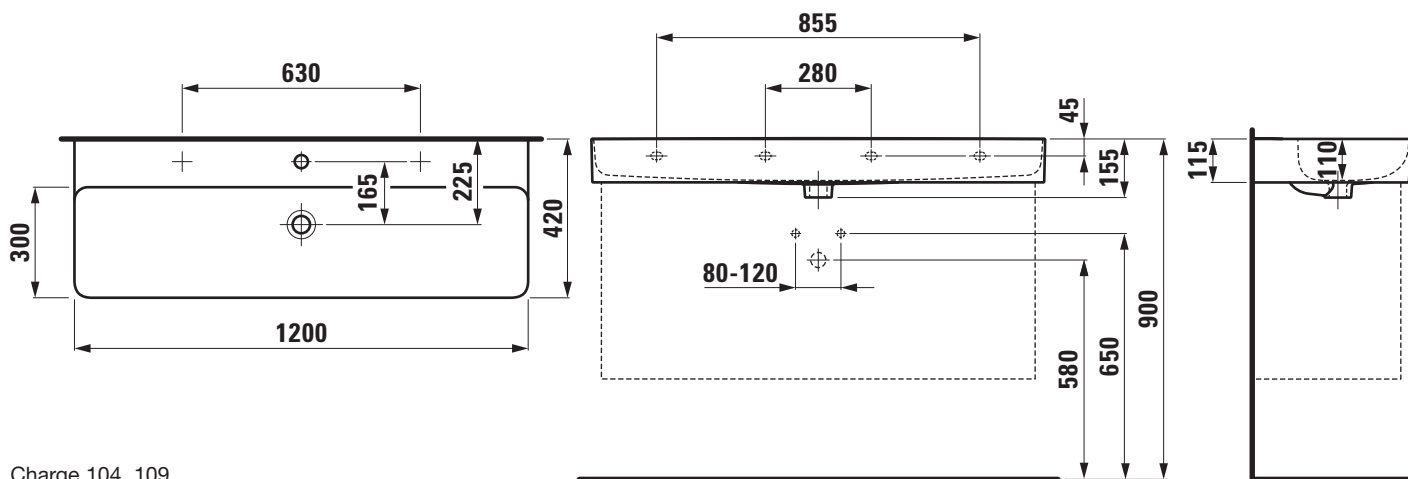

**TECHNICAL DATA**

Order no.	81028.9
Certified to	EN 31
Dimensions	1200 x 420 mm
Inside dimensions of the basin	1188 x 294 mm
Basin capacity	21.0 litre (up to bottom line of the overflow)
Specification	Charge 104 – 1 centre tap hole
Special specification	Charge 107 – 2 tap holes Charge 109 – without tap holes
Weight	23,0 kg
Mounting acc. excl.	Mounting set M10 x 140 mm, order no. 89988.2
Colours	see colour table

**SPECIFICATION TEXT**

Countertop basin Laufen-VAL, SaphirKeramik  
EN 31  
dimensions 1200 x 420 mm  
1 centre tap hole  
Special feature: overflow channel glazed  
Further options / accessories: Surface refinement LCC (only white),  
2 tap holes, without tap holes, bathtubs  
Order no. 81028.9

**TECHNICAL DRAWINGS / S 1 : 20**

Charge 104, 109

Charge 107