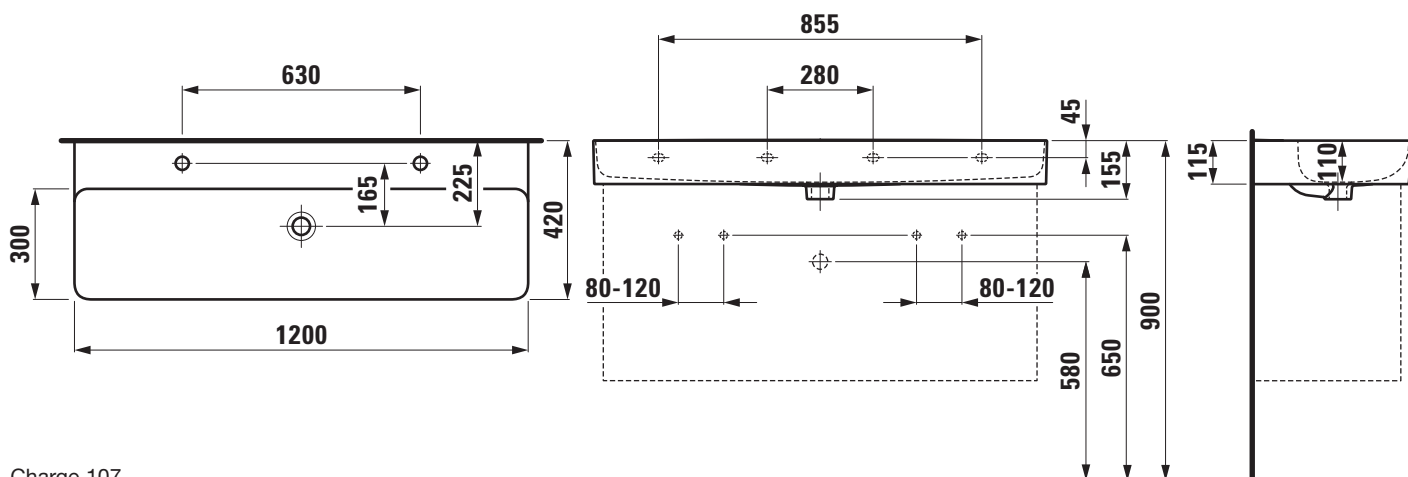

**TECHNICAL DATA**

Order no.	81028.9
Certified to	EN 31
Dimensions	1200 x 420 mm
Inside dimensions of the basin	1188 x 294 mm
Basin capacity	21.0 litre (up to bottom line of the overflow)
Specification	Charge 104 – 1 centre tap hole
Special specification	Charge 107 – 2 tap holes Charge 109 – without tap holes
Weight	23,0 kg
Mounting acc. excl.	Mounting set M10 x 140 mm, order no. 89988.2
Colours	see colour table

**SPECIFICATION TEXT**

Countertop basin Laufen-VAL, SaphirKeramik  
EN 31  
dimensions 1200 x 420 mm  
1 centre tap hole  
Special feature: overflow channel glazed  
Further options / accessories: Surface refinement LCC (only white),  
2 tap holes, without tap holes, bathtubs  
Order no. 81028.9

**TECHNICAL DRAWINGS / S 1 : 20**

Charge 104, 109

Charge 107